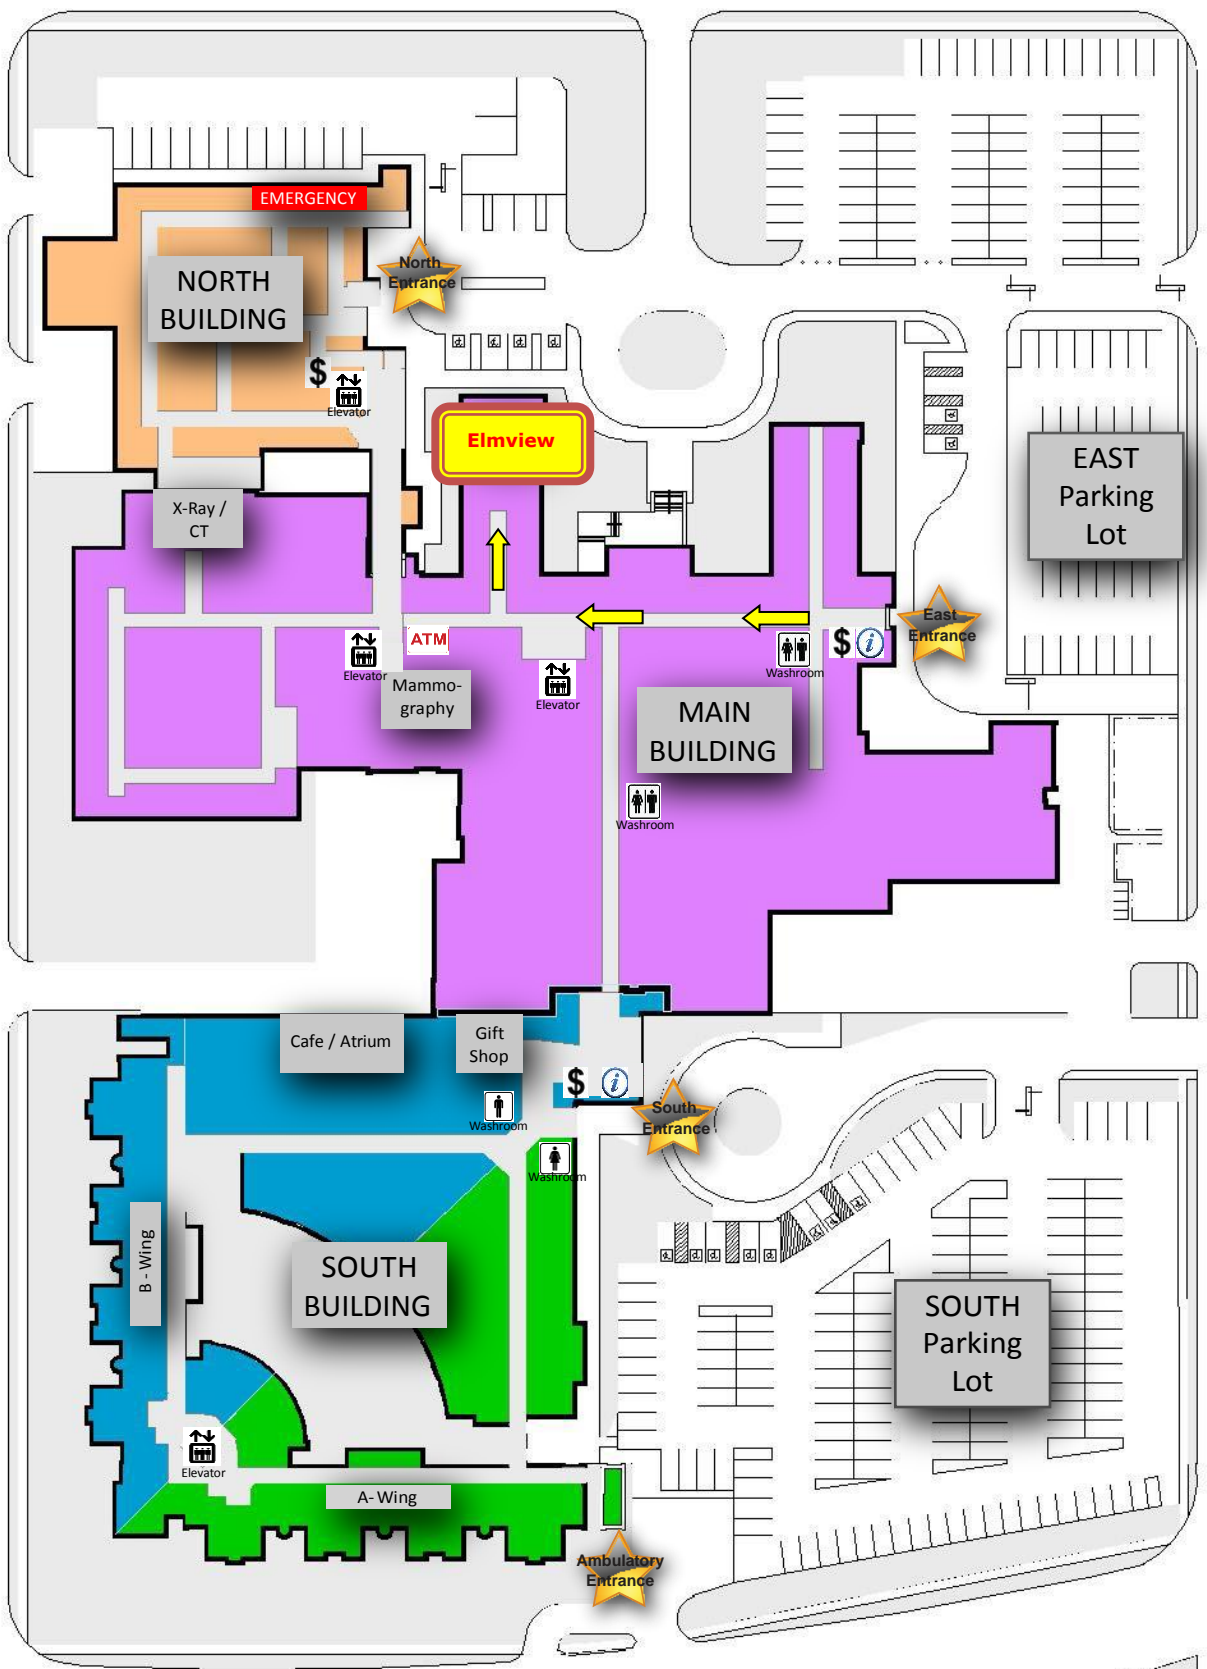

ELM STREET

HEPBURN AVENUE

WOOD STREET

EMERGENCY

NORTH BUILDING

North Entrance

Elmviv

X-Ray / CT

EAST Parking Lot

ATM

Mammo-graphy

MAIN BUILDING

East Entrance

Cafe / Atrium

Gift Shop

SOUTH BUILDING

South Entrance

B - Wing

SOUTH Parking Lot

Elevator

A - Wing

Ambulatory Entrance

GLIDDON AVE